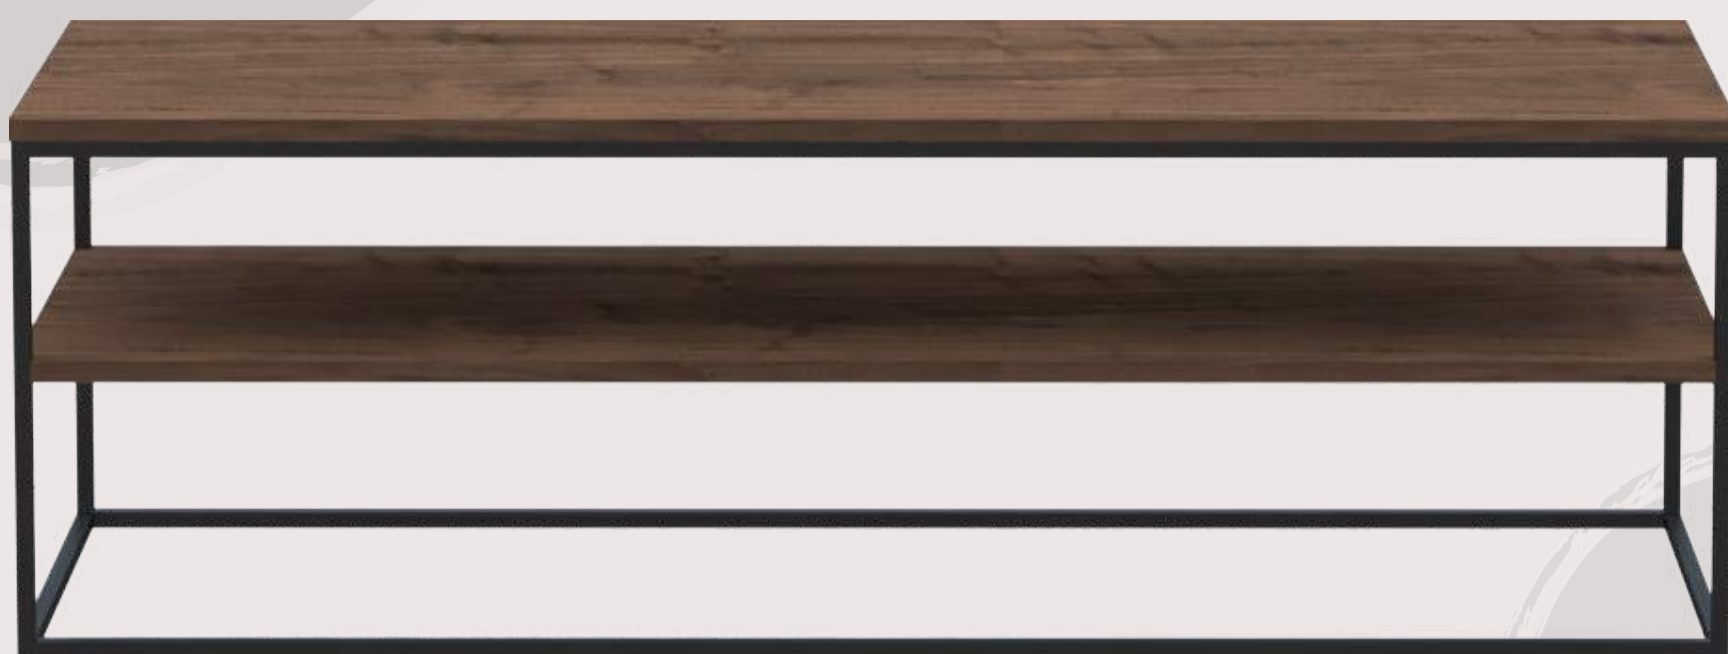

SMOOTH TV STAND

140*45*50

WAS ~~€455.~~

PAIR IT WITH

SMOOTH C/TABLE

120*60*40

WAS ~~€368~~