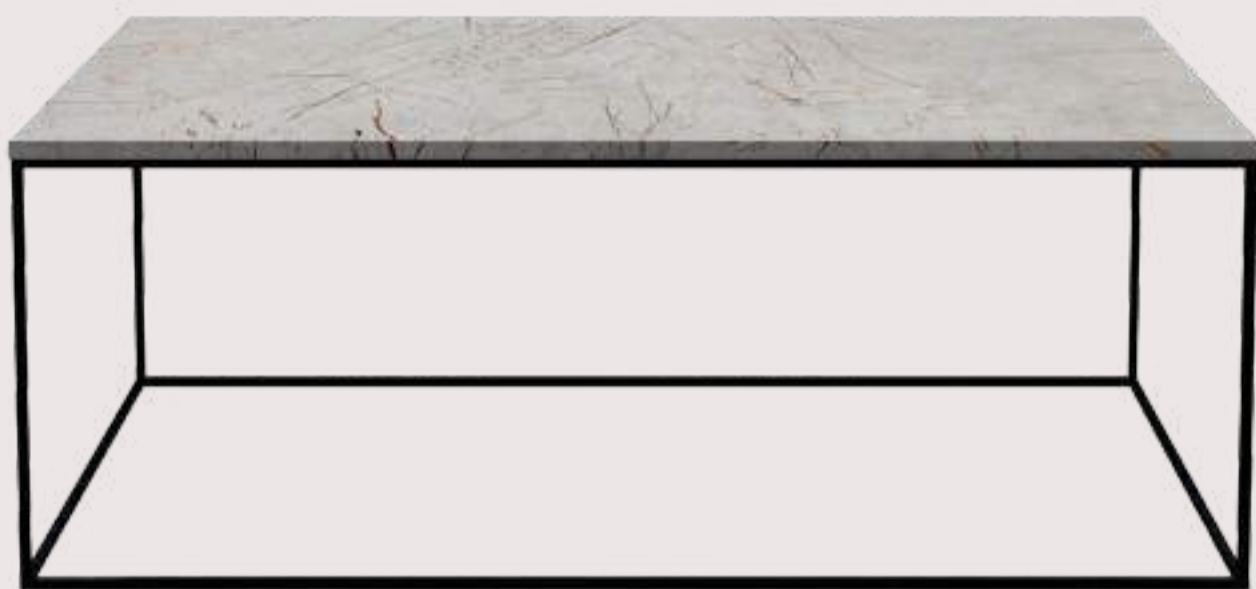

SQUARE BUFFET
150*50*75

WAS ~~€1501~~

SMOOTH TV STAND

180*45*50

WAS ~~€1504~~

€646

PAIR IT WITH

€232