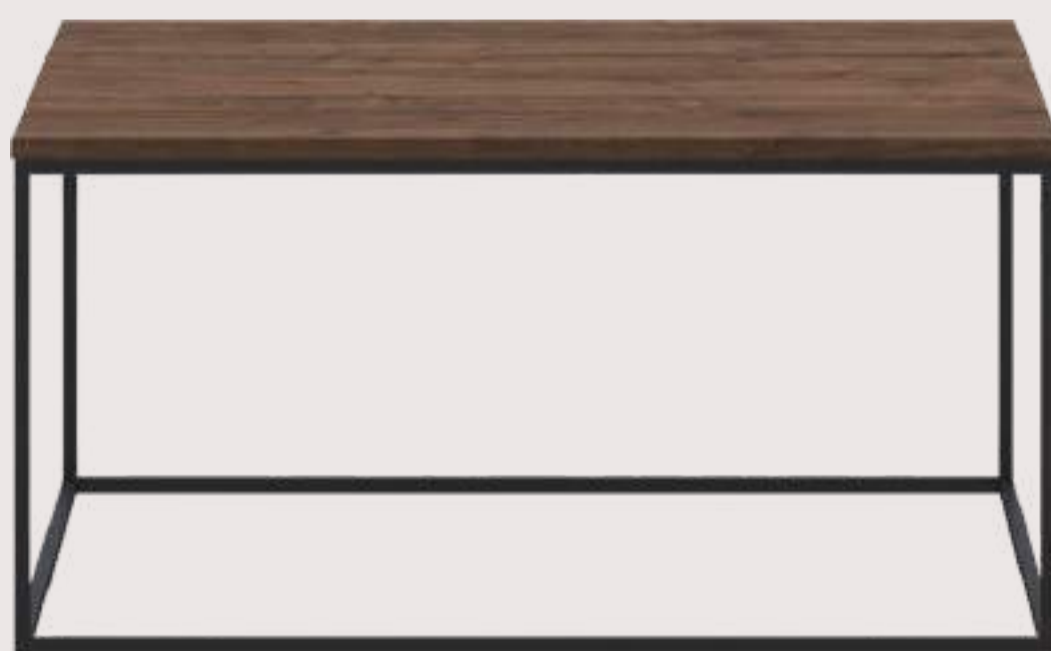

PAIR IT WITH

SMOOTH C/TABLE

120*60*40

WAS ~~€368~~

SMOOTH C/TABLE

90*60*40

WAS €402.

€136