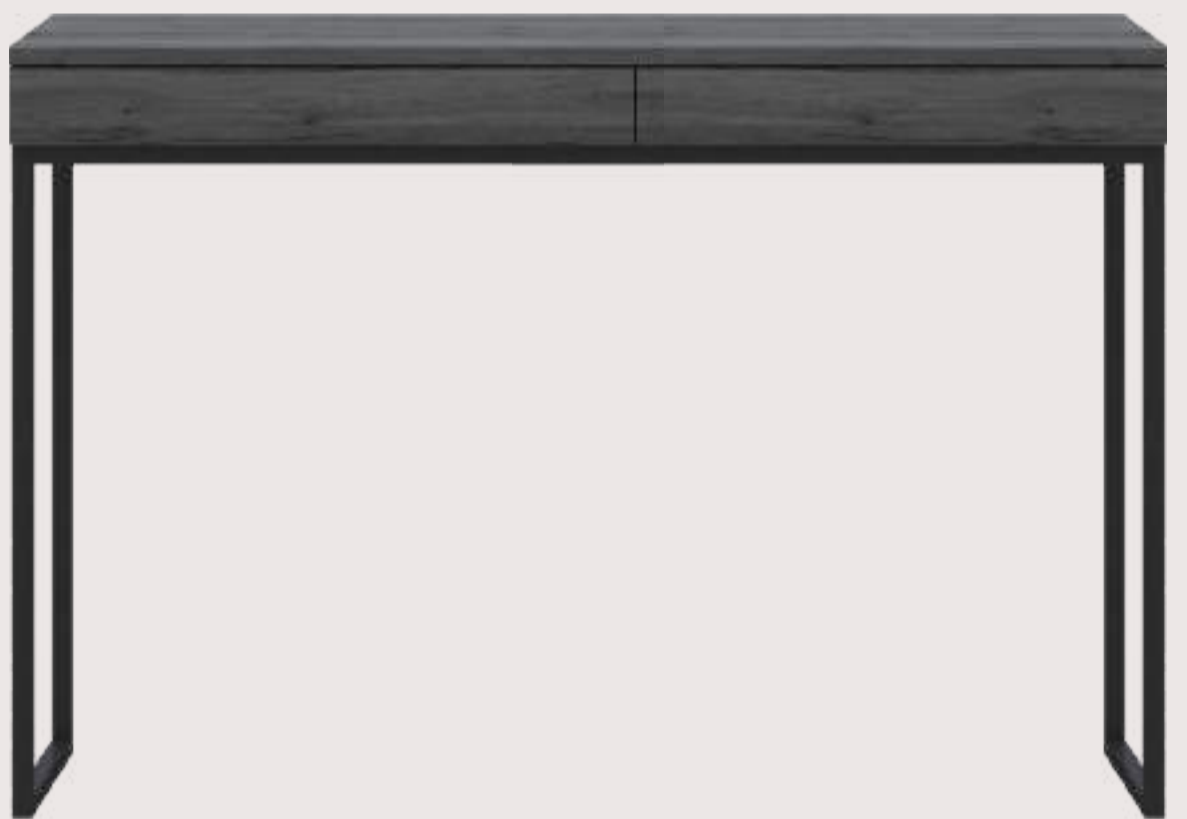

€270

PRAIRIE C/TABLE

120*75*40

WAS ~~€772~~

SMOOTH TV STAND

90*45*50

WAS ~~€919.~~

€398

RELAX CONSOLE

125 CM

€395

WAS ~~€845~~

BAR CONSOLE

120*40*78

€97

WAS ~~€392.~~