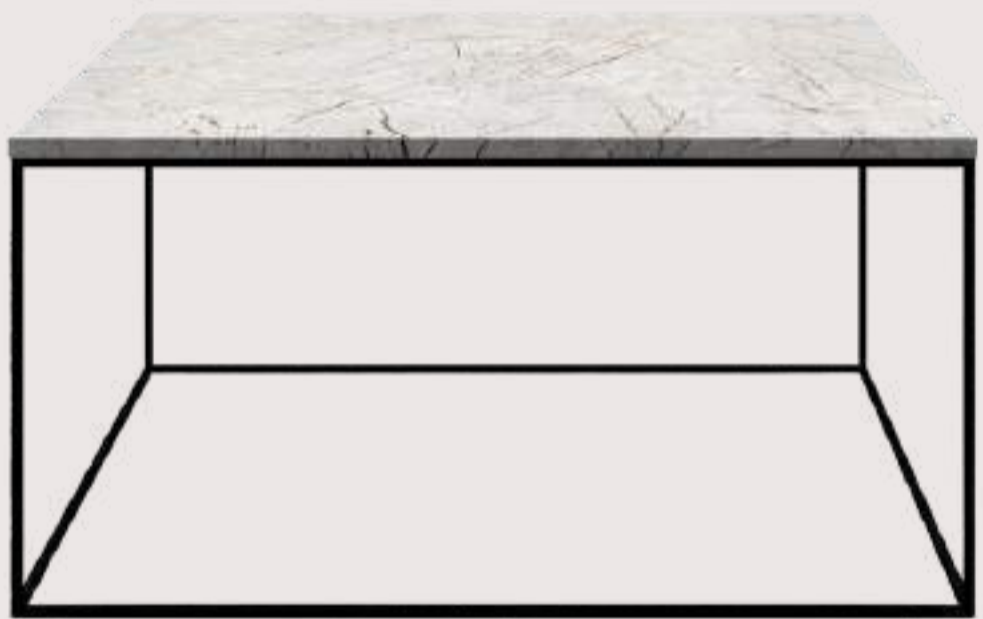

SMOOTH C/TABLE

110*60*44

WAS ~~€484~~

SMOOTH SIDE TABLE

60*60*45

WAS ~~€288~~

€138

PAIR IT WITH

SMOOTH SIDE TABLE

50*50*40

€130

WAS ~~€288~~

GALAXY C/TABLE SET

60*60*45

WAS ~~€1413~~

€350