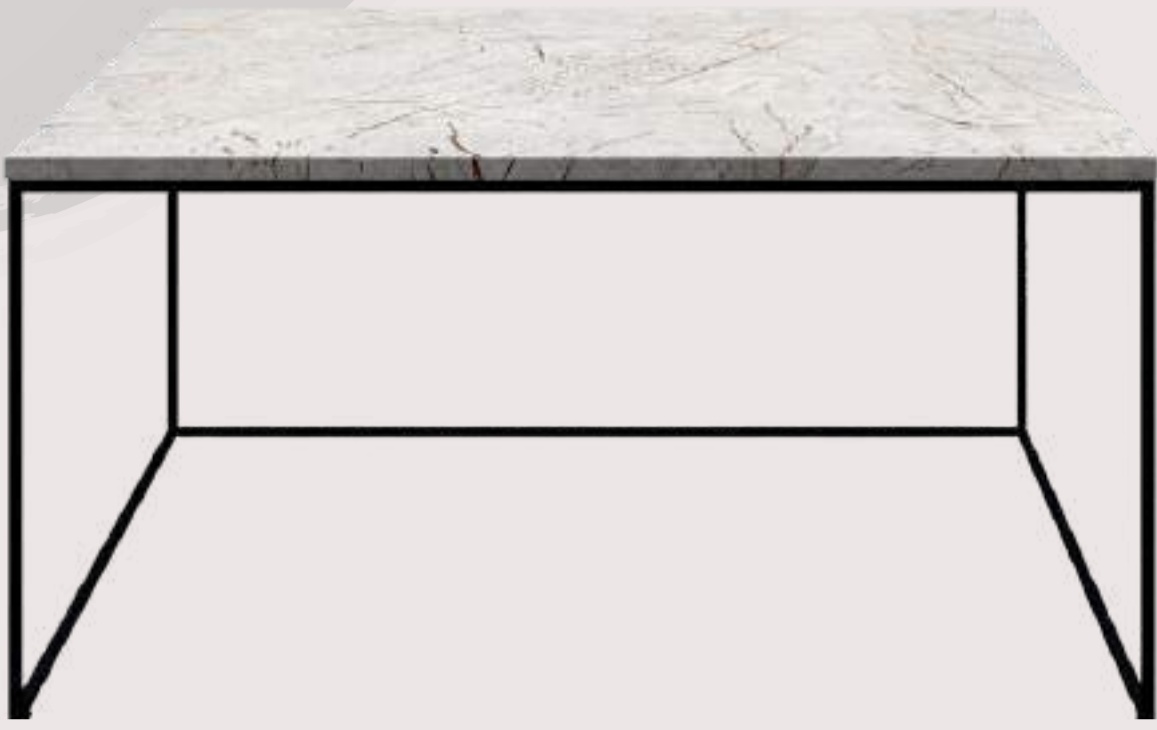

SMOOTH SIDE TABLE

60*60*45

WAS ~~€288~~

€138

PAIR IT WITH

SMOOTH SIDE TABLE

50*50*40

€130

WAS ~~€288~~