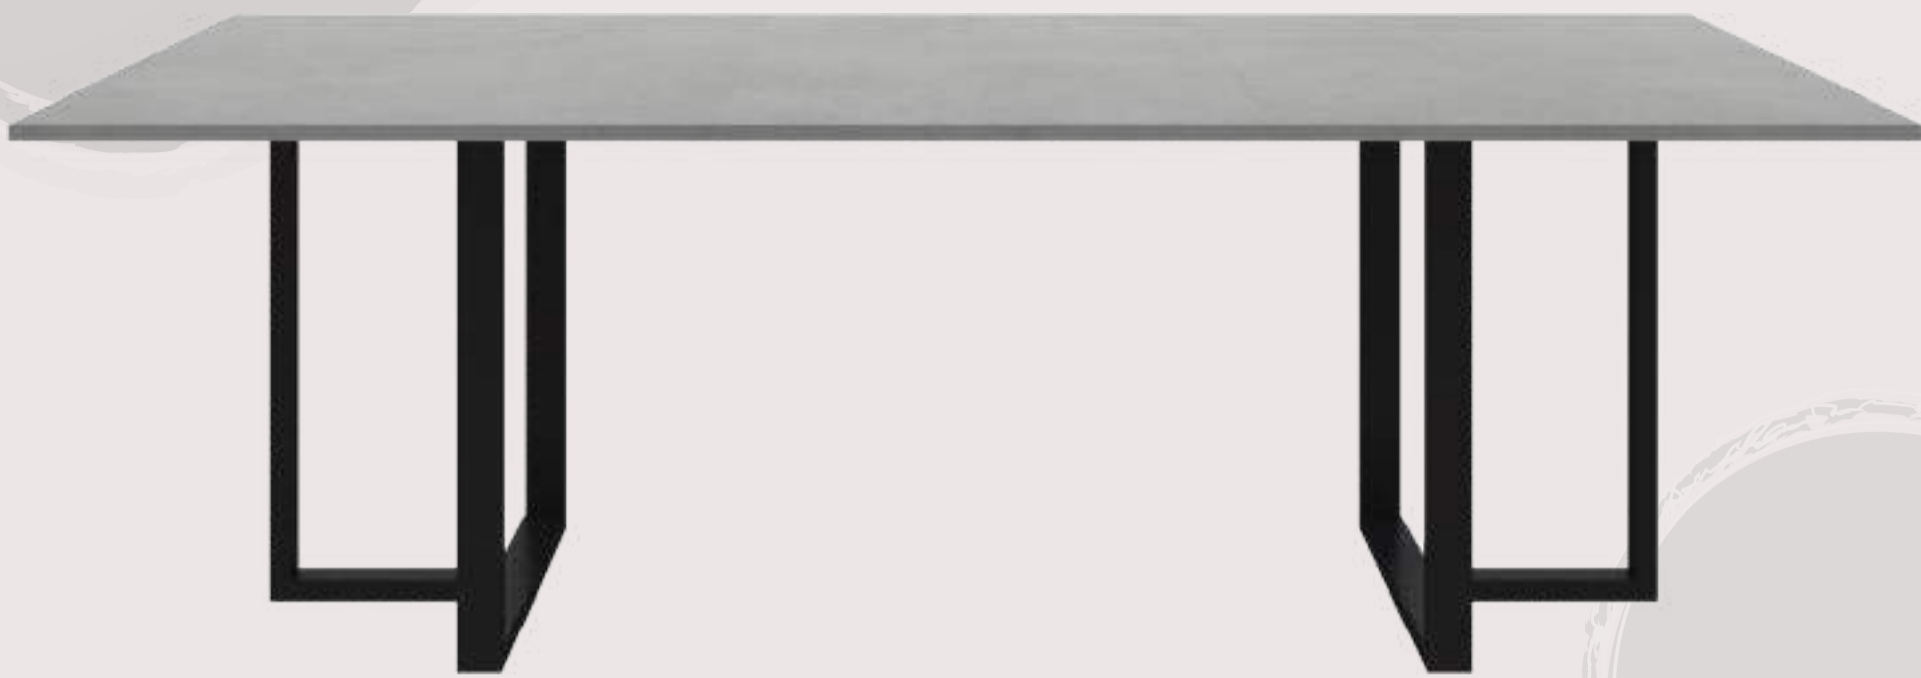

WAS ~~€3896~~

€1980

PAIR IT WITH

€510

SMOOTH TV STAND

160*45*50

WAS ~~€964~~

BRISK SOFABED 200*146

WAS ~~€888~~

€490

€1490

GROOVE SOFA 170*310

SLIM TABLE 230*120

WAS ~~€1421~~

€683

PAIR IT WITH